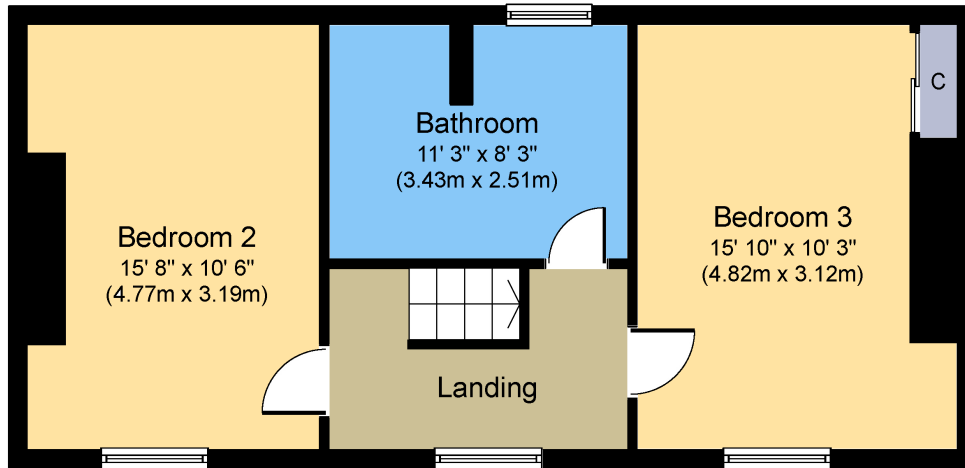

1 Shore Houses, Ackergill

First Floor

Approximate floor area:
417 ft²
(38.86 m²)

Ground Floor

Approximate floor area:
711 ft²
(66.12 m²)

Whilst every attempt has been made to ensure the accuracy of the floor plan contained here, measurements of doors, windows, rooms and any other items are approximate and no responsibility is taken for any error, omission, or miss-statement.

This plan is for illustrative purposes only and should only be used as such by any prospective purchaser or tenant.