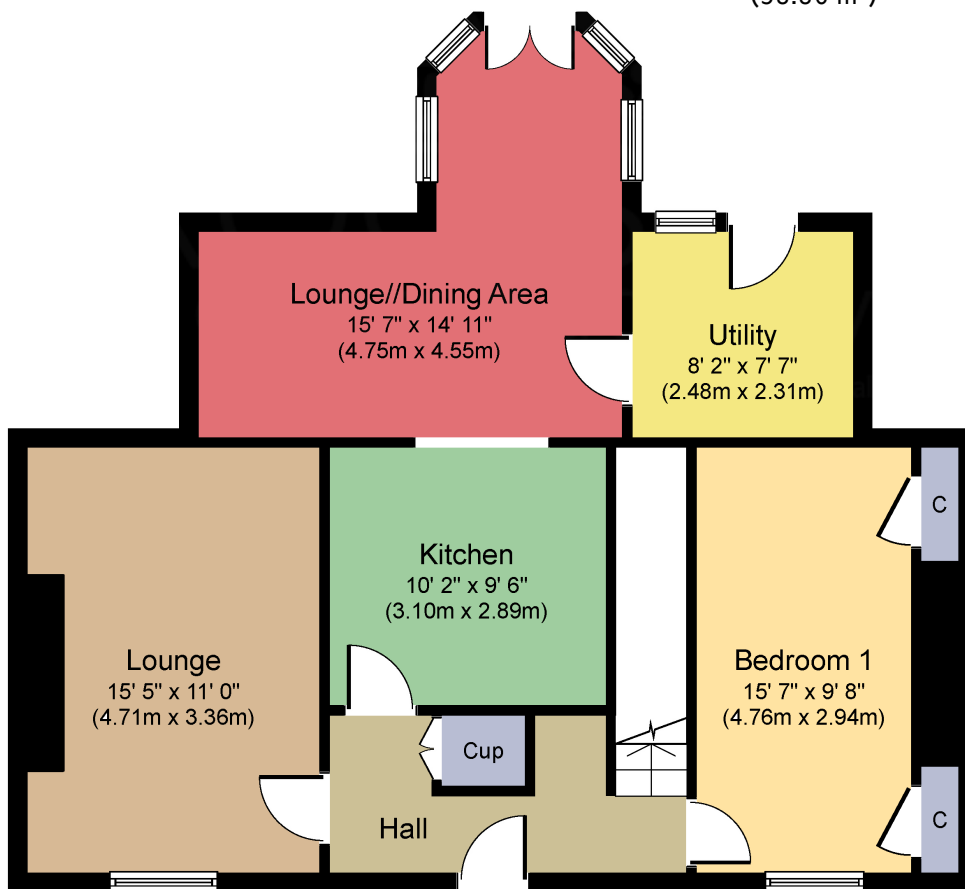

1 Shore Houses, Ackergill

First Floor

Approximate floor area:
417 ft²
(38.86 m²)

Ground Floor

Approximate floor area:
711 ft²
(66.12 m²)

Whilst every attempt has been made to ensure the accuracy of the floor plan contained here, measurements of doors, windows, rooms and any other items are approximate and no responsibility is taken for any error, omission, or miss-statement.

This plan is for illustrative purposes only and should only be used as such by any prospective purchaser or tenant.