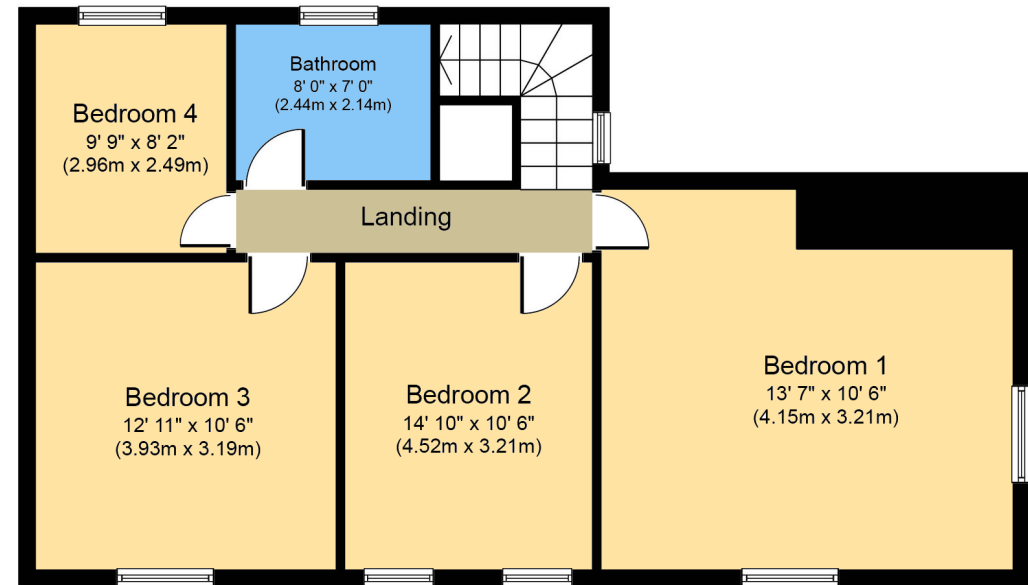

23 Miller Place, Scrabster

Ground Floor
Approximate floor area:
230 ft²
(70 m²)

First Floor
Approximate floor area:
173 ft²
(52.95 m²)

Whilst every attempt has been made to ensure the accuracy of the floor plan contained here, measurements of doors, windows, rooms and any other items are approximate and no responsibility is taken for any error, omission, or miss-statement.

This plan is for illustrative purposes only and should only be used as such by any prospective purchaser or tenant.