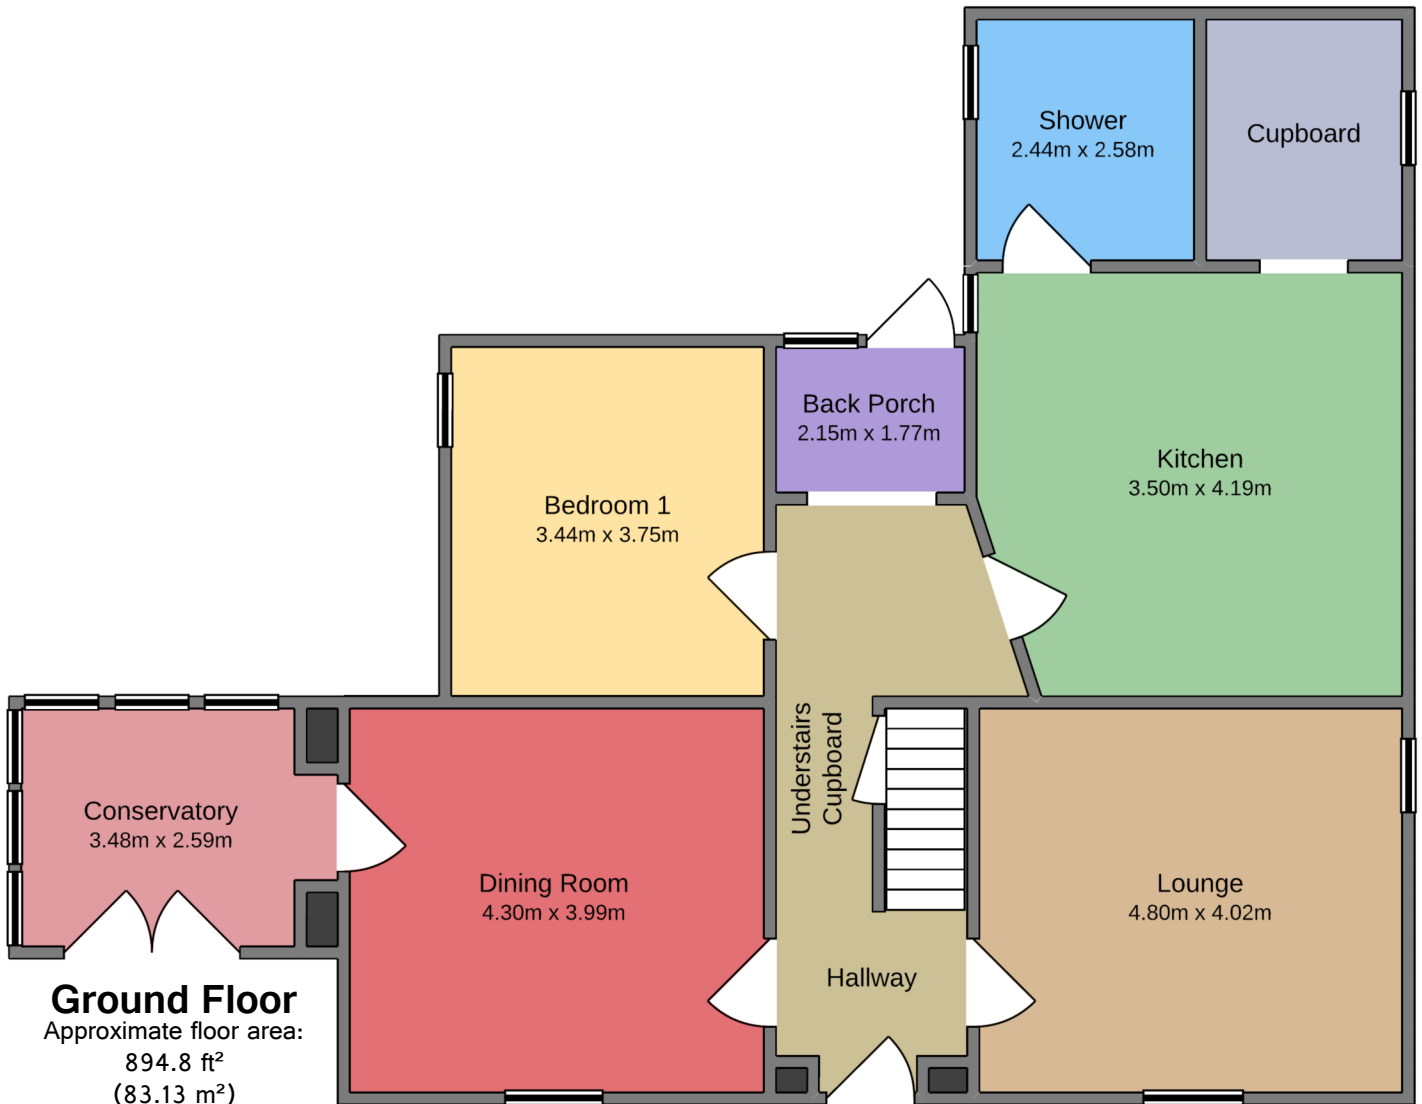

# 29 Rose Street, Thurso

Georgesons  
Estate Agents

Whilst every attempt has been made to ensure the accuracy of the floor plan contained here, measurements of doors, windows, rooms and any other items are approximate and no responsibility is taken for any error, omission, or miss-statement.

This plan is for illustrative purposes only and should only be used as such by any prospective purchaser or tenant.