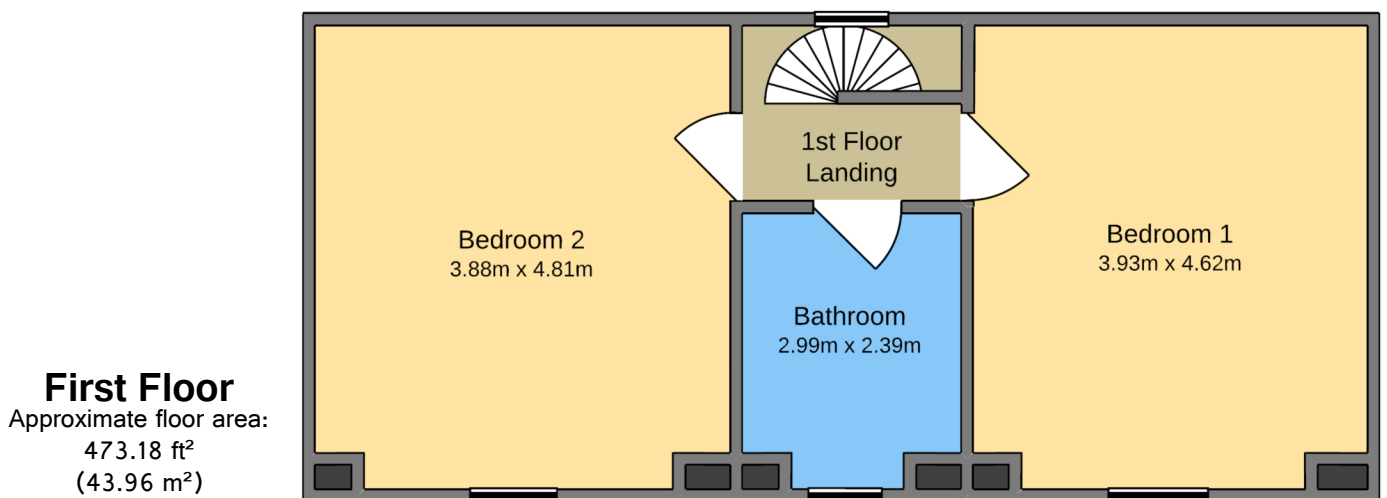

# 29 Rose Street, Thurso

Georgesons  
Estate Agents

Whilst every attempt has been made to ensure the accuracy of the floor plan contained here, measurements of doors, windows, rooms and any other items are approximate and no responsibility is taken for any error, omission, or miss-statement.

This plan is for illustrative purposes only and should only be used as such by any prospective purchaser or tenant.