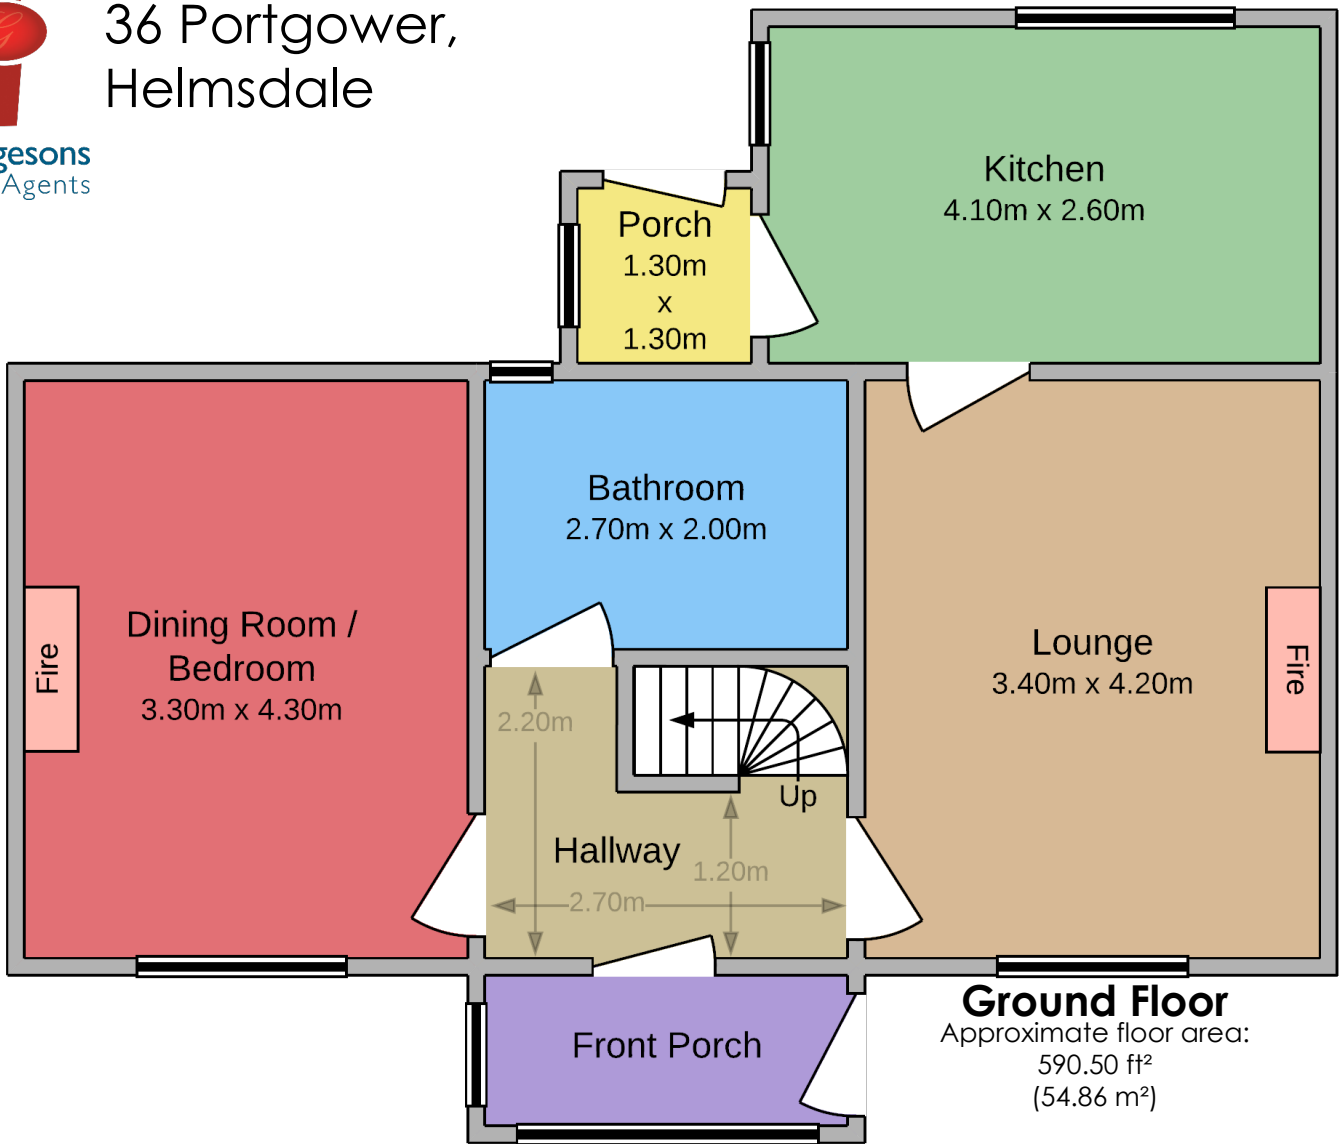

# 36 Portgower, Helmsdale

Georgesons  
Estate Agents

Whilst every attempt has been made to ensure the accuracy of the floor plan contained here, measurements of doors, windows, rooms and any other items are approximate and no responsibility is taken for any error, omission, or miss-statement.

This plan is for illustrative purposes only and should only be used as such by any prospective purchaser or tenant.