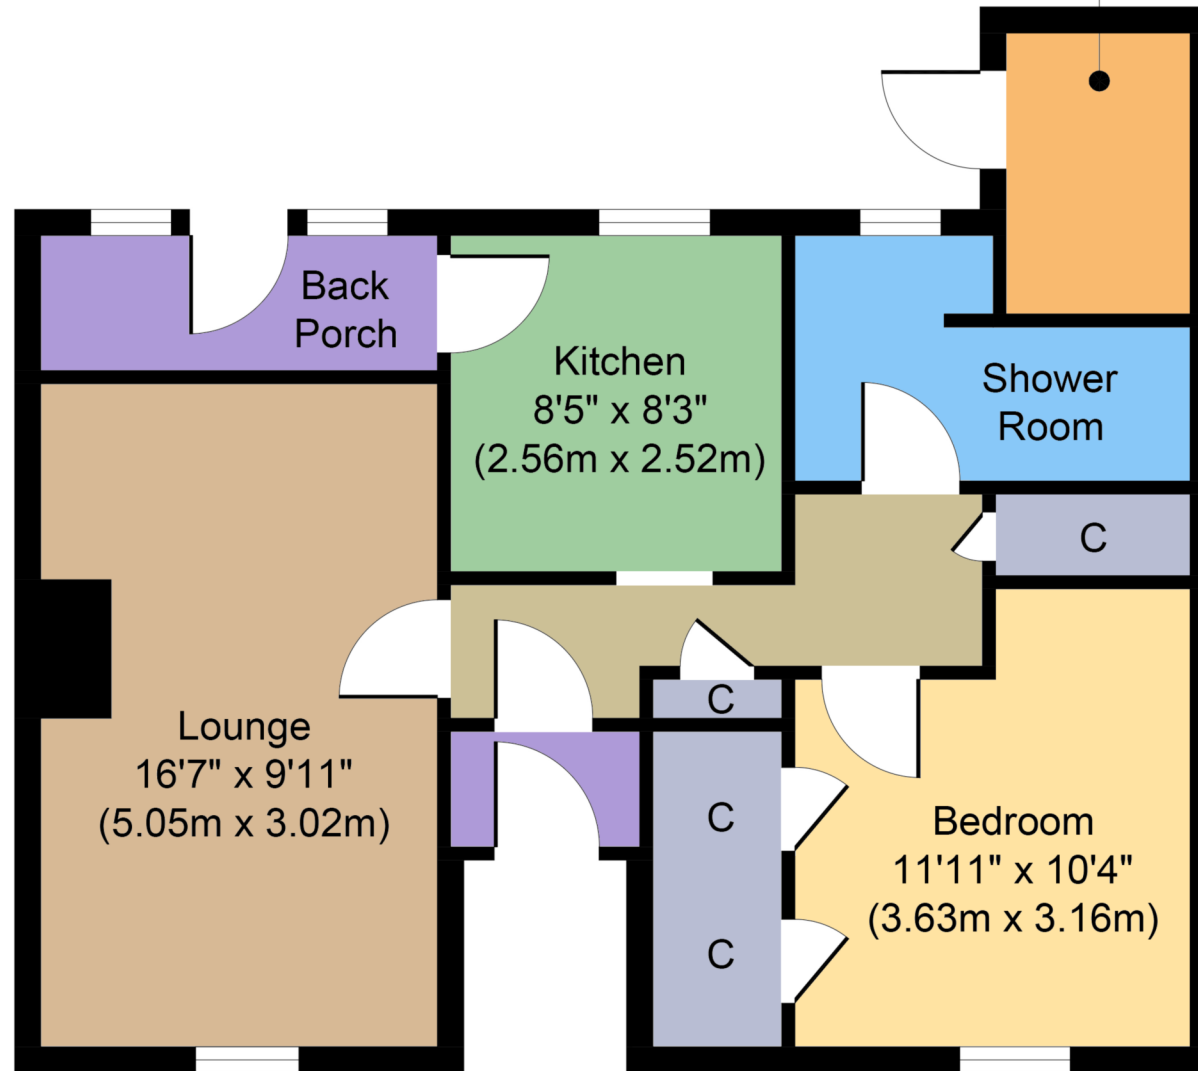

4 Castlegreen Court, Thurso

Shed
7'0" x 4'7"
(2.14m x 1.40m)

Georgesons
Estate Agents

Ground Floor

Approximate floor area:

578 ft²

(53.73 m²)

Whilst every attempt has been made to ensure the accuracy of the floor plan contained here, measurements of doors, windows, rooms and any other items are approximate and no responsibility is taken for any error, omission, or miss-statement.

This plan is for illustrative purposes only and should only be used as such by any prospective purchaser or tenant.