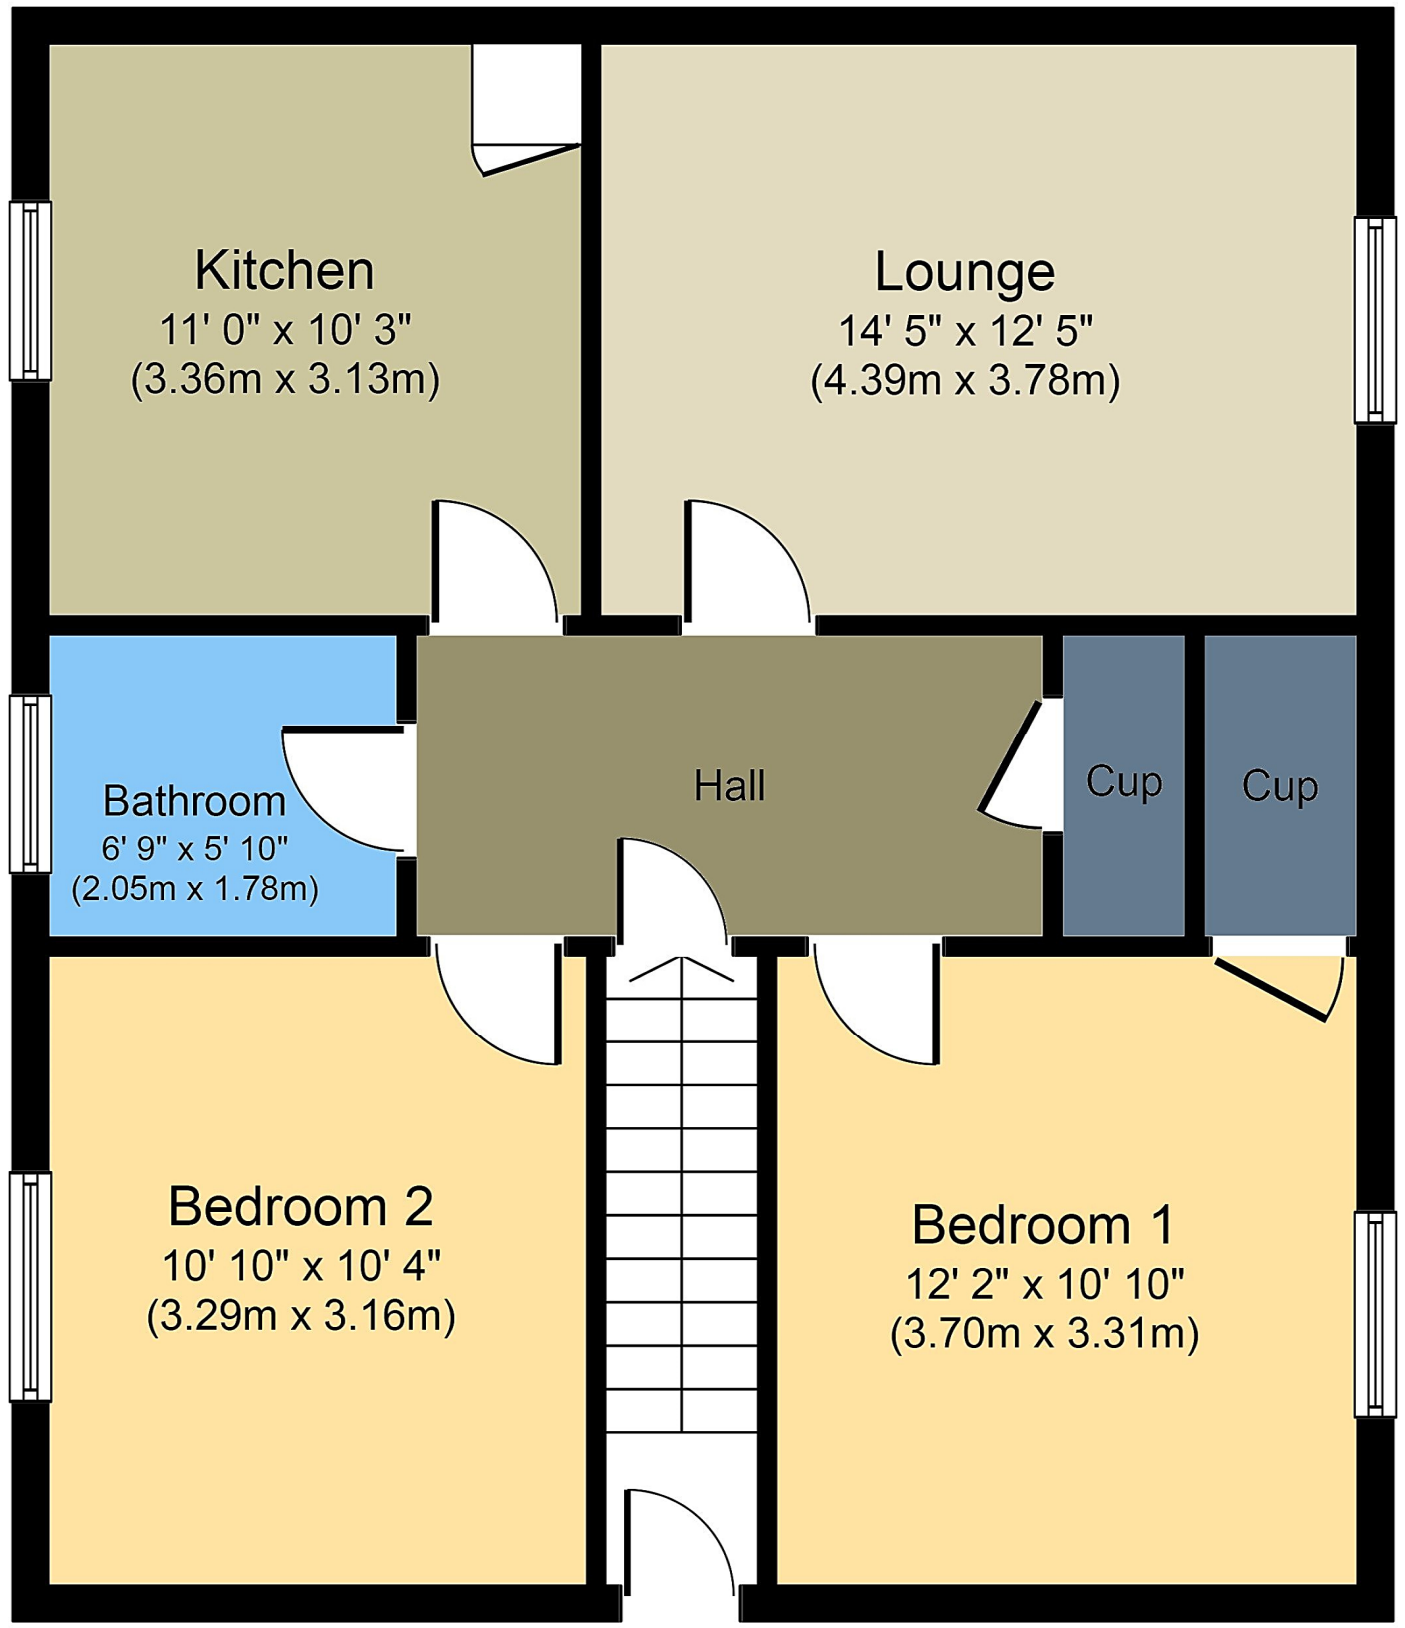

62A Henrietta Street, Wick

Floor Plan
Approximate Floor Area
743 sq. ft.
(69.0 sq. m.)

Whilst every attempt has been made to ensure the accuracy of the floor plan contained here, measurements of doors, windows, rooms and any other items are approximate and no responsibility is accepted for any errors.