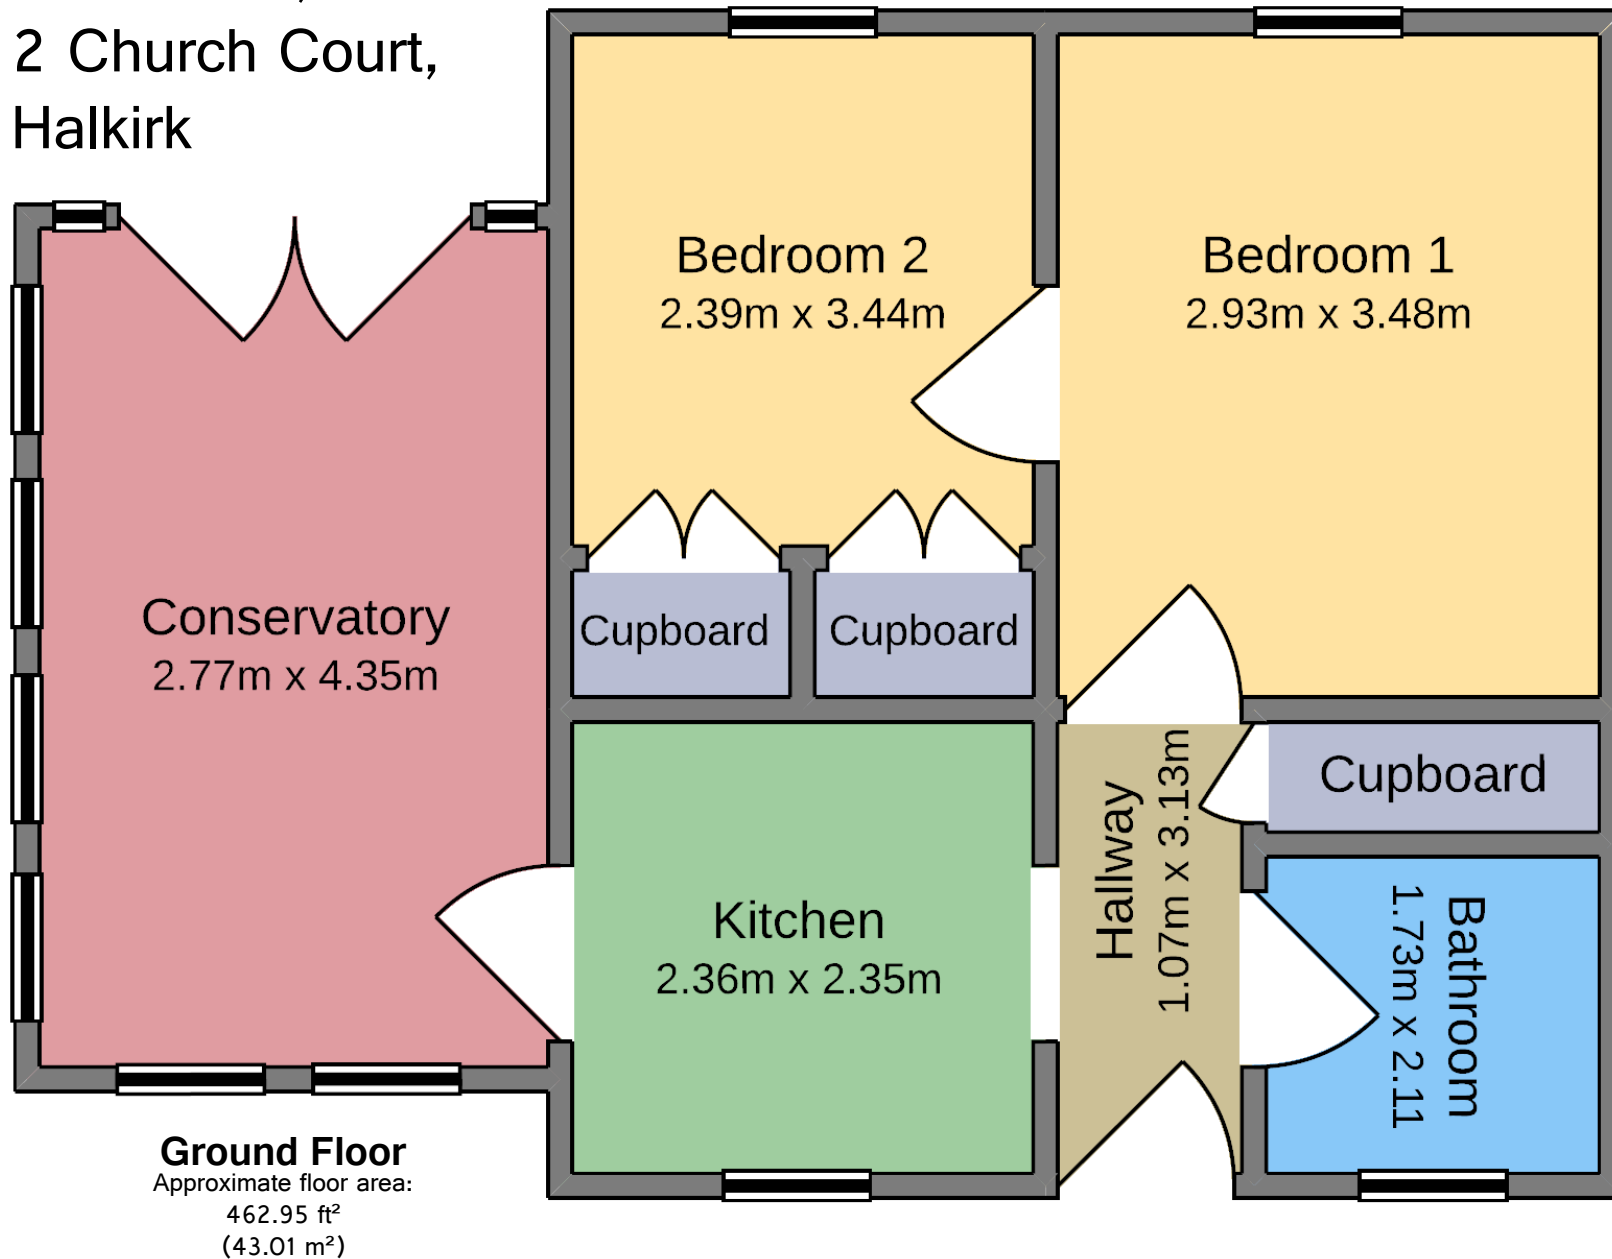

Glen Eden,
2 Church Court,
Halkirk

Georgesons
Estate Agents

Whilst every attempt has been made to ensure the accuracy of the floor plan contained here, measurements of doors, windows, rooms and any other items are approximate and no responsibility is taken for any error, omission, or miss-statement.

This plan is for illustrative purposes only and should only be used as such by any prospective purchaser or tenant.