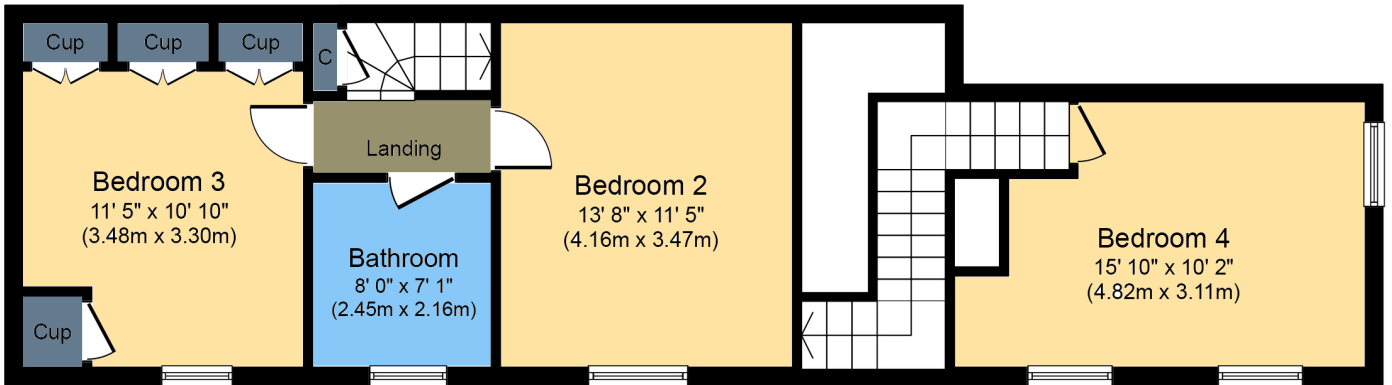

# Grey Place, Lybster

**First Floor**  
**Approximate Floor Area**  
**538 sq. ft.**  
**(50.0 sq. m.)**

**Ground Floor**  
**Approximate Floor Area**  
**646 sq. ft.**  
**(60.0 sq. m.)**

Whilst every attempt has been made to ensure the accuracy of the floor plan contained here, measurements of doors, windows, rooms and any other items are approximate and no responsibility is taken for any error, omission, or miss-statement.

This plan is for illustrative purposes only and should only be used as such by any prospective purchaser or tenant.