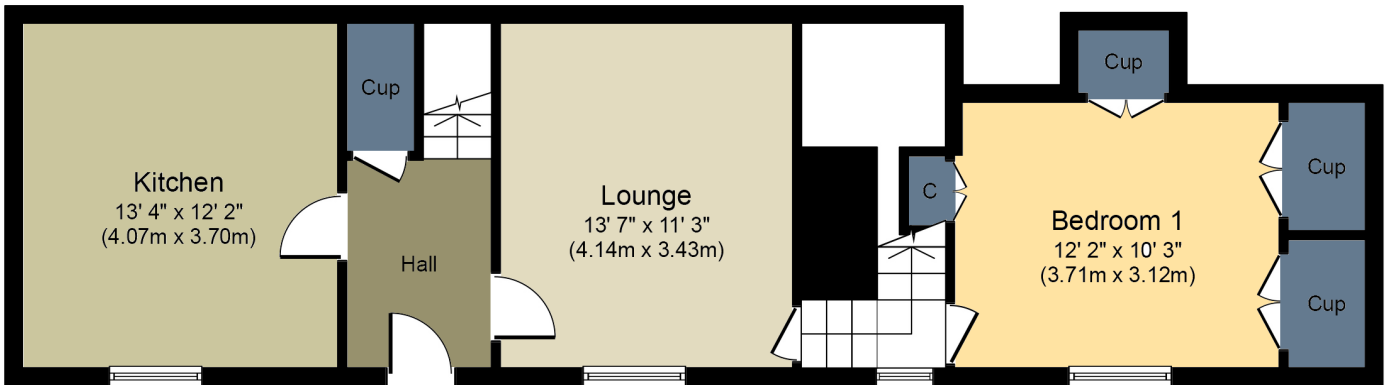

# Grey Place, Lybster

**First Floor**  
**Approximate Floor Area**  
**538 sq. ft.**  
**(50.0 sq. m.)**

**Ground Floor**  
**Approximate Floor Area**  
**646 sq. ft.**  
**(60.0 sq. m.)**

Whilst every attempt has been made to ensure the accuracy of the floor plan contained here, measurements of doors, windows, rooms and any other items are approximate and no responsibility is taken for any error, omission, or miss-statement.

This plan is for illustrative purposes only and should only be used as such by any prospective purchaser or tenant.