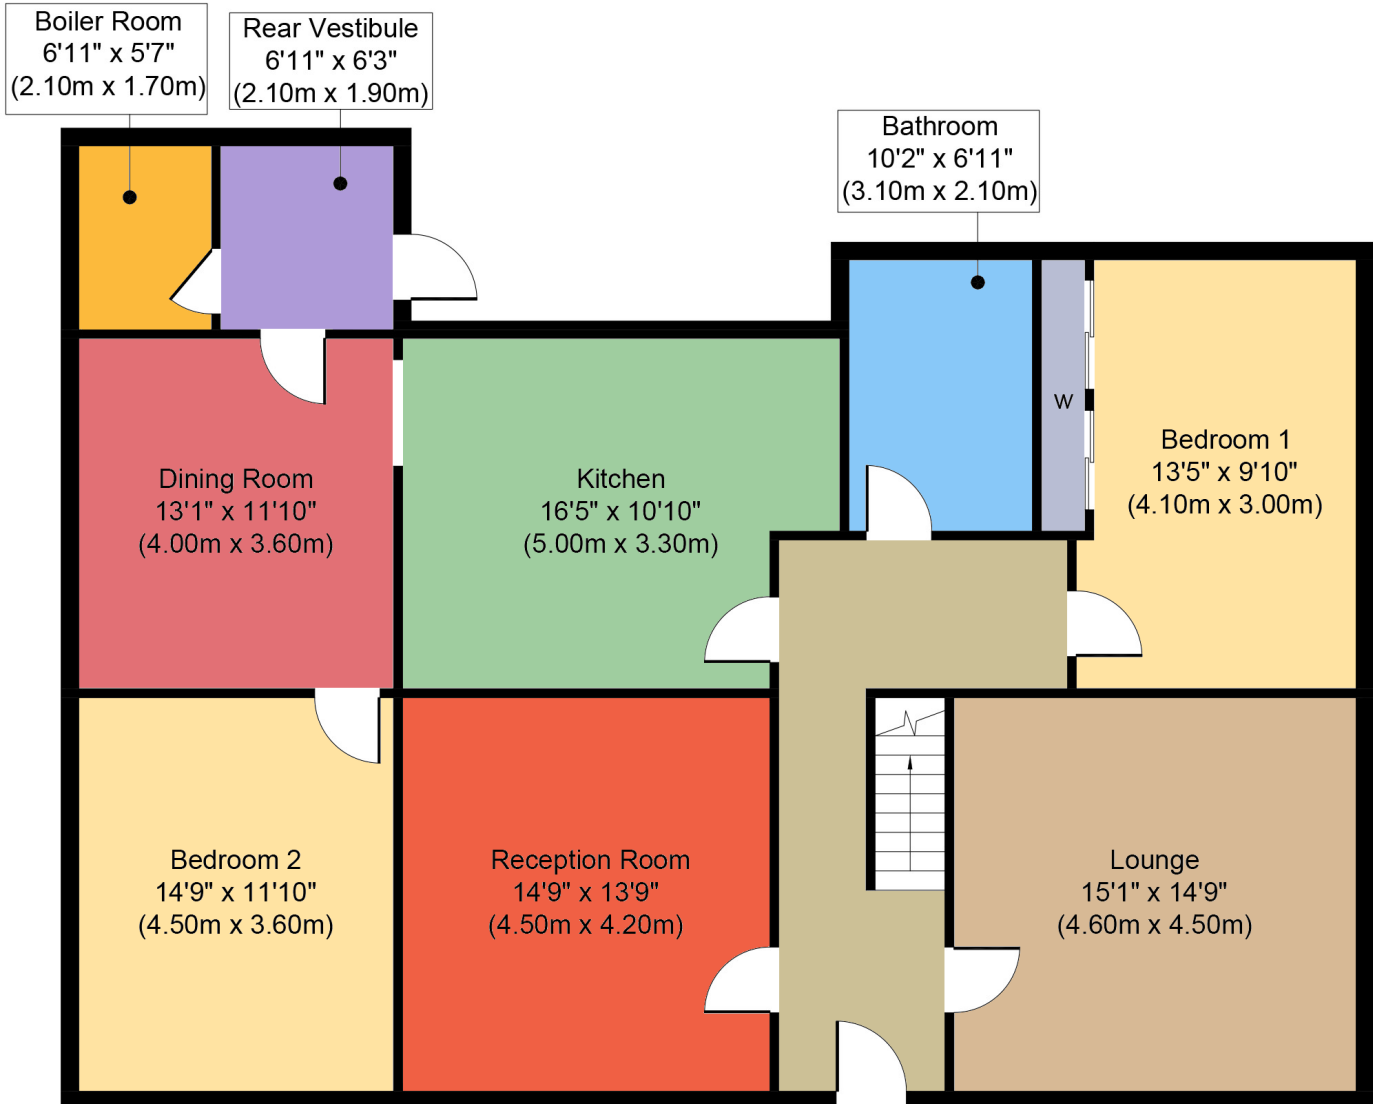

Ivy Cottage, Fearn Station, Tain

First Floor

Approximate floor area:
516.23 ft²
(47.96 m²)

Ground Floor

Approximate floor area:
1495.32 ft²
(138.92 m²)

Whilst every attempt has been made to ensure the accuracy of the floor plan contained here, measurements of doors, windows, rooms and any other items are approximate and no responsibility is taken for any error, omission, or miss-statement.

This plan is for illustrative purposes only and should only be used as such by any prospective purchaser or tenant.