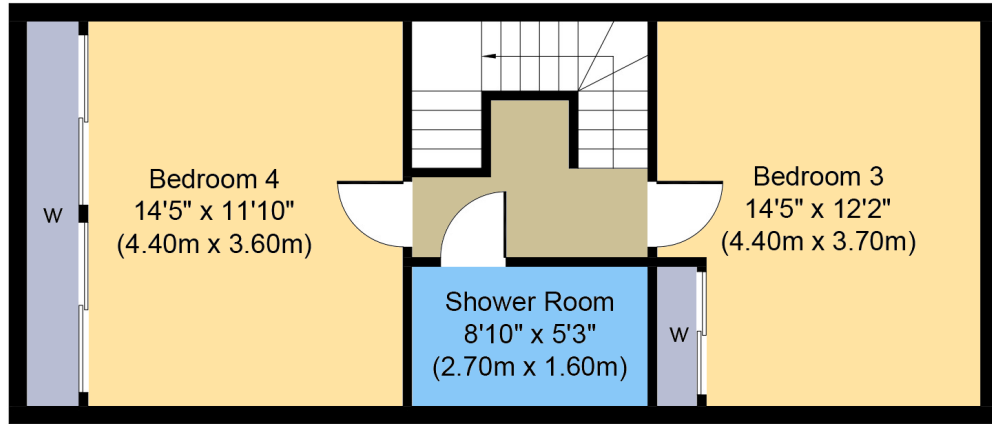

Ivy Cottage, Fearn Station, Tain

First Floor

Approximate floor area:
516.23 ft²
(47.96 m²)

Ground Floor

Approximate floor area:
1495.32 ft²
(138.92 m²)

Whilst every attempt has been made to ensure the accuracy of the floor plan contained here, measurements of doors, windows, rooms and any other items are approximate and no responsibility is taken for any error, omission, or miss-statement.

This plan is for illustrative purposes only and should only be used as such by any prospective purchaser or tenant.