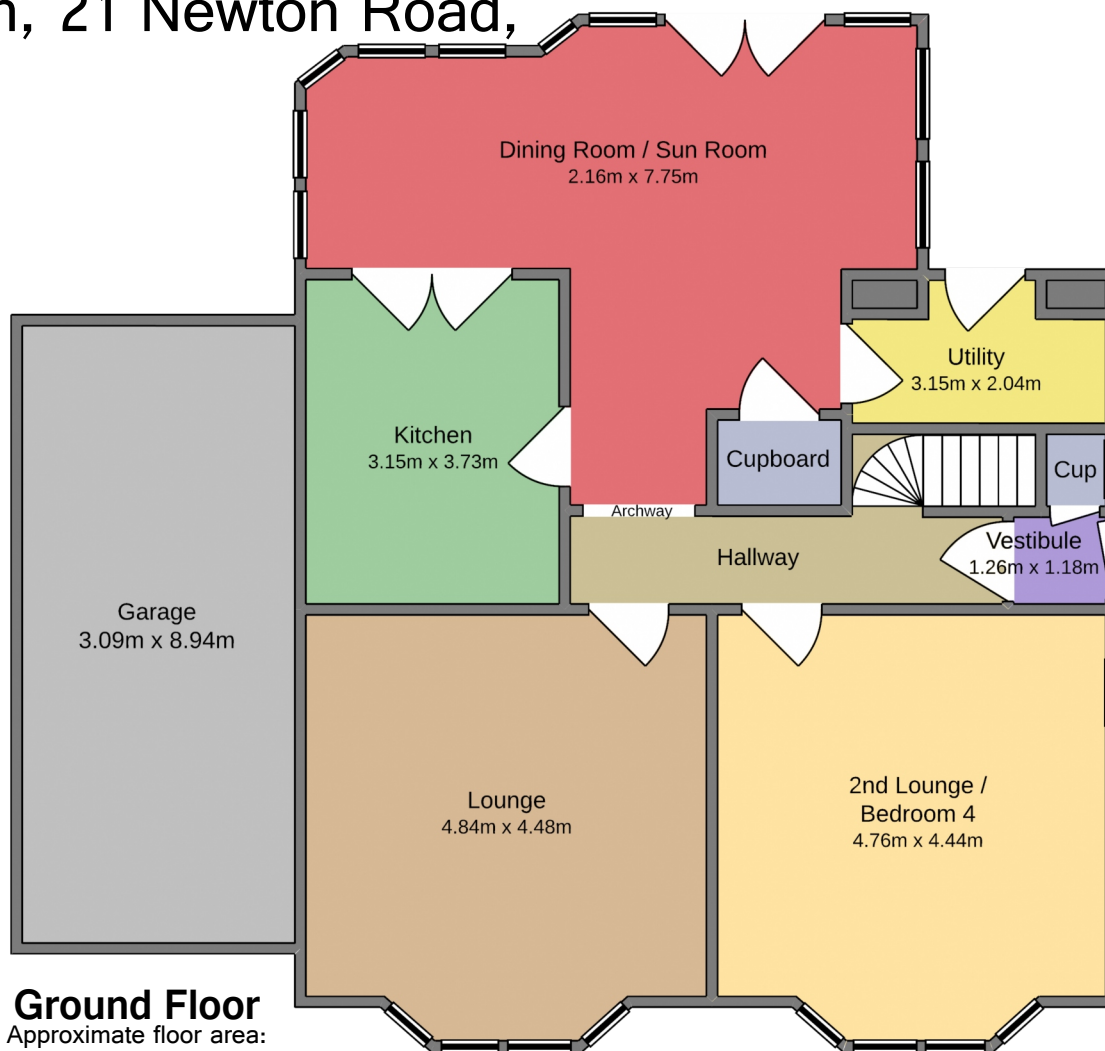

Kelvin, 21 Newton Road, Wick

Georgesons
Estate Agents

Ground Floor
Approximate floor area:
1150 ft²
(106.84m²)

First Floor
Approximate floor area:
639.69 ft²
(59.43 m²)

Whilst every attempt has been made to ensure the accuracy of the floor plan contained here, measurements of doors, windows, rooms and any other items are approximate and no responsibility is taken for any error, omission, or miss-statement.

This plan is for illustrative purposes only and should only be used as such by any prospective purchaser or tenant.