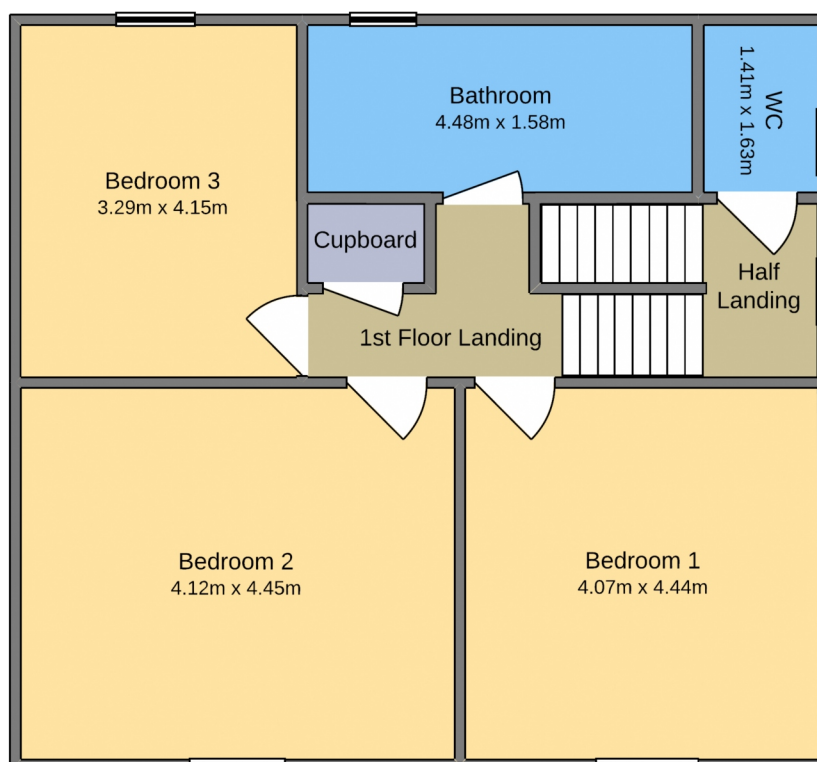

Kelvin, 21 Newton Road, Wick

Georgesons
Estate Agents

Ground Floor
Approximate floor area:
1150 ft²
(106.84m²)

First Floor
Approximate floor area:
639.69 ft²
(59.43 m²)

Whilst every attempt has been made to ensure the accuracy of the floor plan contained here, measurements of doors, windows, rooms and any other items are approximate and no responsibility is taken for any error, omission, or miss-statement.

This plan is for illustrative purposes only and should only be used as such by any prospective purchaser or tenant.