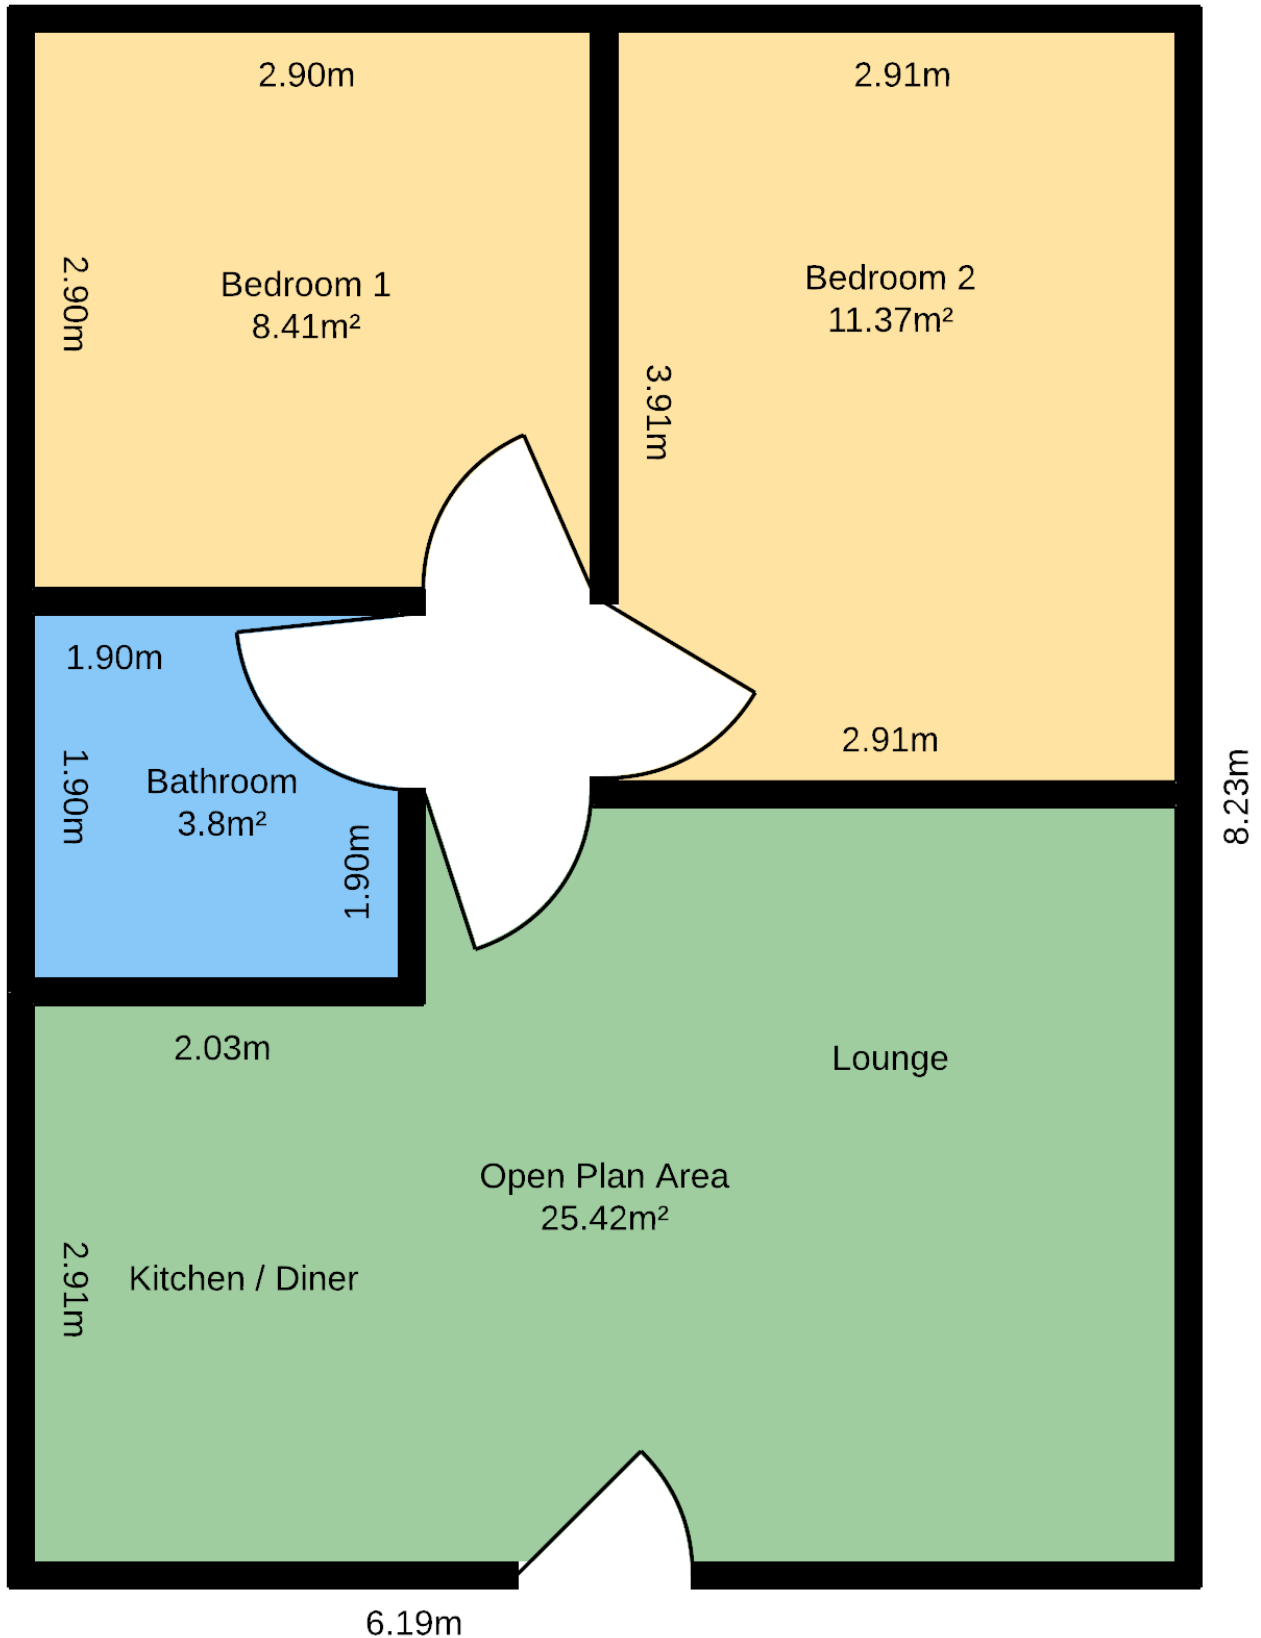

# No 1 The Chalet, Heatherwood Park, Dornoch

## Ground Floor

Approximate floor area:  
527.43 ft<sup>2</sup>  
(49 m<sup>2</sup>)

Whilst every attempt has been made to ensure the accuracy of the floor plan contained here, measurements of doors, windows, rooms and any other items are approximate and no responsibility is taken for any error, omission, or miss-statement.

This plan is for illustrative purposes only and should only be used as such by any prospective purchaser or tenant.