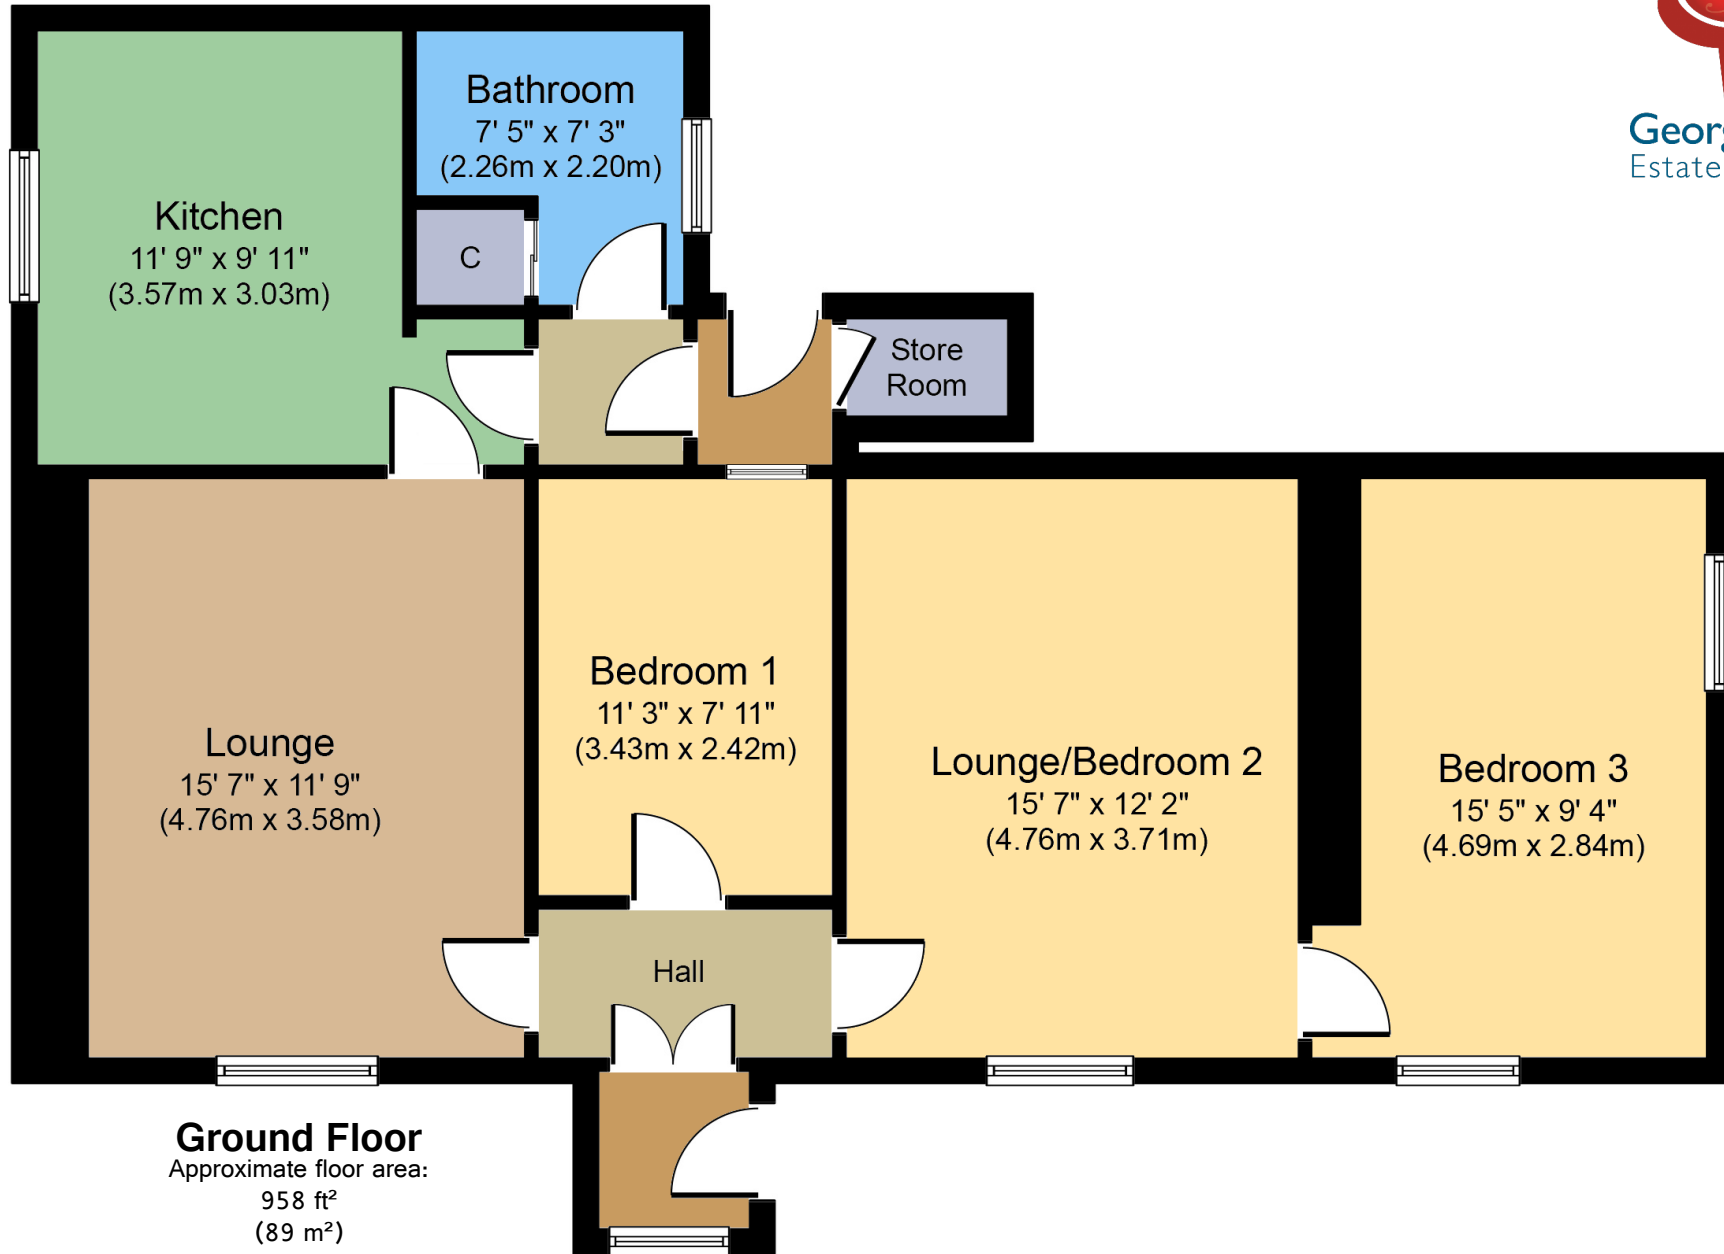

Shean Cottage, 10 Upper Dounreay

Georgesons
Estate Agents

Whilst every attempt has been made to ensure the accuracy of the floor plan contained here, measurements of doors, windows, rooms and any other items are approximate and no responsibility is taken for any error, omission, or miss-statement.

This plan is for illustrative purposes only and should only be used as such by any prospective purchaser or tenant.