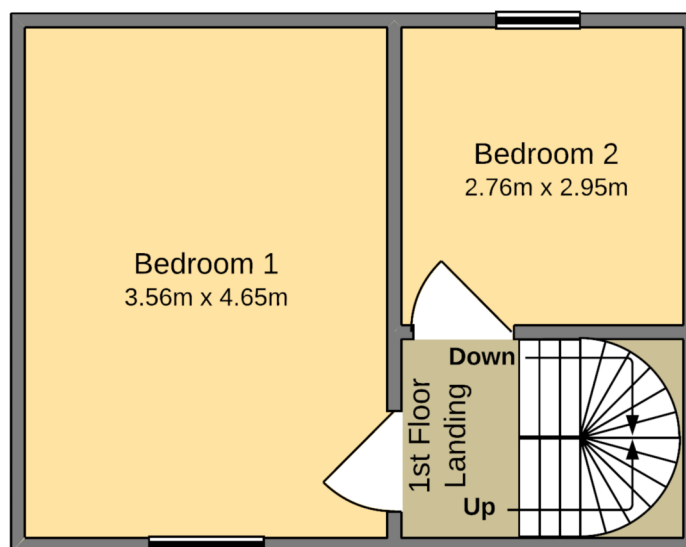

61 Willowbank, Wick

Georgesons
Estate Agents

Ground Floor
Approximate floor area:
459.51 ft²
(42.69 m²)

First Floor
Approximate floor area:
262.31 ft²
(24.37 m²)

Second Floor
Approximate floor area:
163.28 ft²
(15.17 m²)

Whilst every attempt has been made to ensure the accuracy of the floor plan contained here, measurements of doors, windows, rooms and any other items are approximate and no responsibility is taken for any error, omission, or miss-statement.