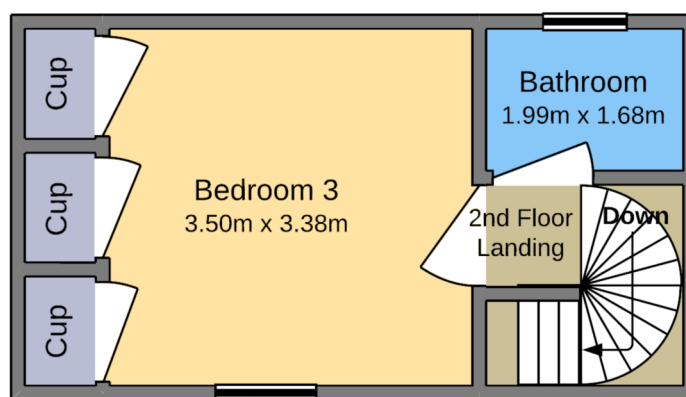

61 Willowbank, Wick

Georgesons
Estate Agents

Ground Floor
Approximate floor area:
459.51 ft²
(42.69 m²)

First Floor
Approximate floor area:
262.31 ft²
(24.37 m²)

Second Floor
Approximate floor area:
163.28 ft²
(15.17 m²)

Whilst every attempt has been made to ensure the accuracy of the floor plan contained here, measurements of doors, windows, rooms and any other items are approximate and no responsibility is taken for any error, omission, or miss-statement.