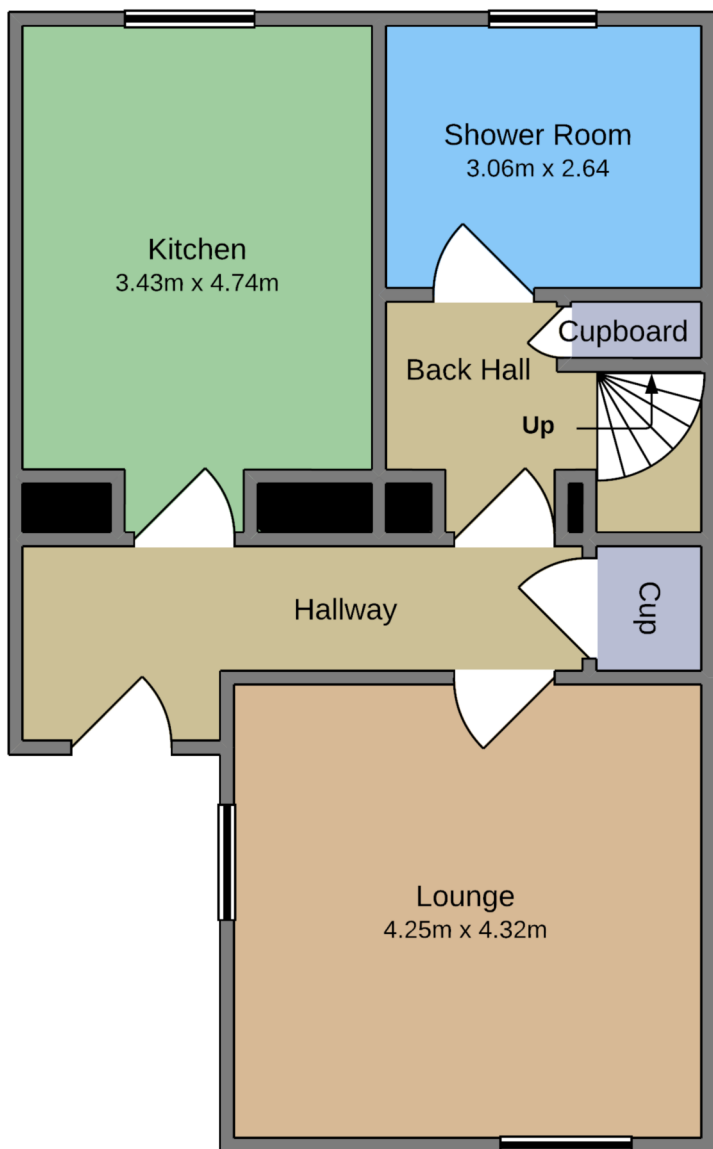

61 Willowbank, Wick

Georgesons
Estate Agents

Ground Floor
Approximate floor area:
459.51 ft²
(42.69 m²)

First Floor
Approximate floor area:
262.31 ft²
(24.37 m²)

Second Floor
Approximate floor area:
163.28 ft²
(15.17 m²)

Whilst every attempt has been made to ensure the accuracy of the floor plan contained here, measurements of doors, windows, rooms and any other items are approximate and no responsibility is taken for any error, omission, or miss-statement.